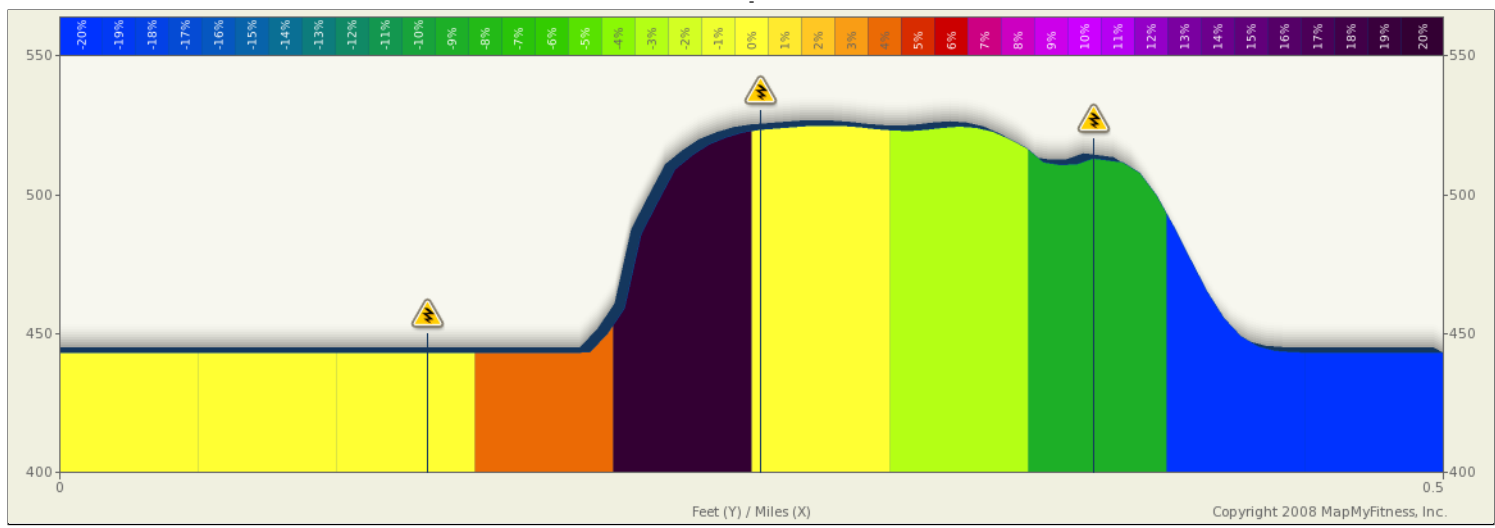

ROUTE DESCRIPTION:
 No Description Provided

ROUTE DESCRIPTION:
No Description Provided

Notes		
AT	FOR	NOTES
0.13 mi.	 -	Hazard

Notes		
AT	FOR	NOTES