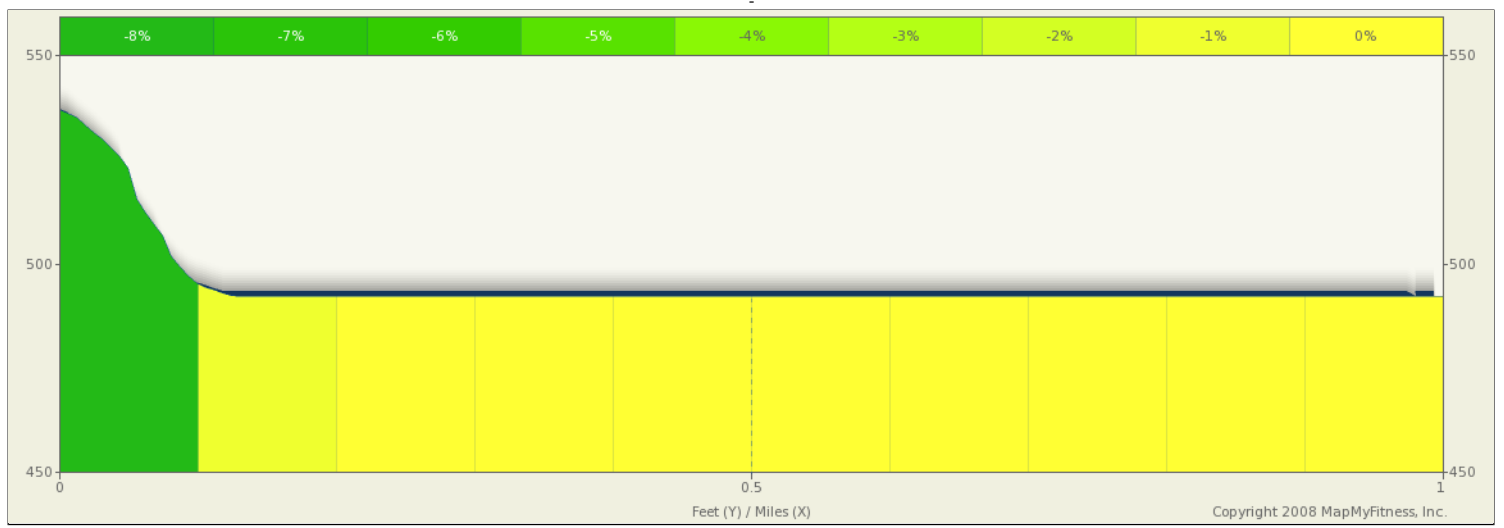

ROUTE DESCRIPTION:
No Description Provided

ROUTE DESCRIPTION:
No Description Provided

Notes		
AT	FOR	NOTES
1.01 mi.	 -	Stop

Notes		
AT	FOR	NOTES