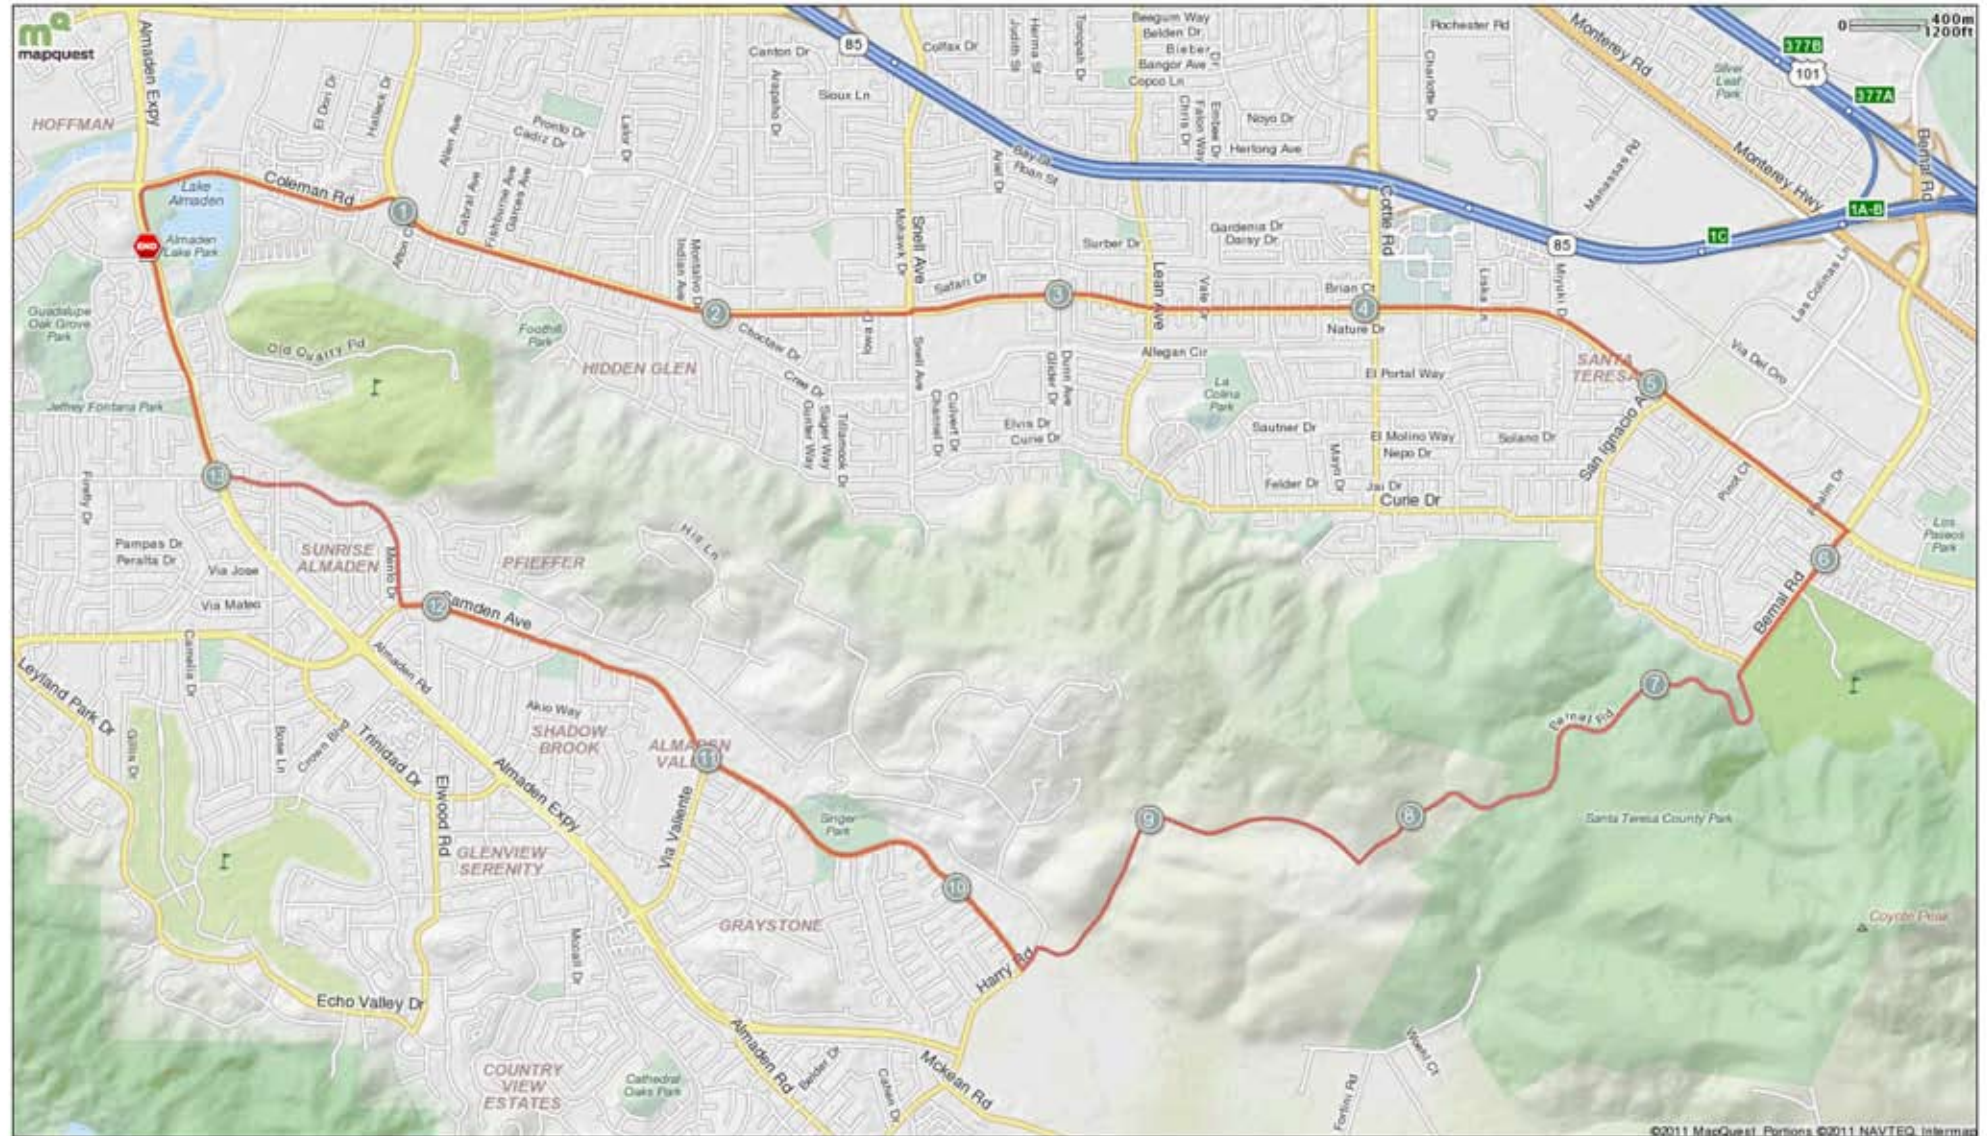

# San Jose Sprint Bike Course

Starts in San Jose, California

**13.72** miles

## Description