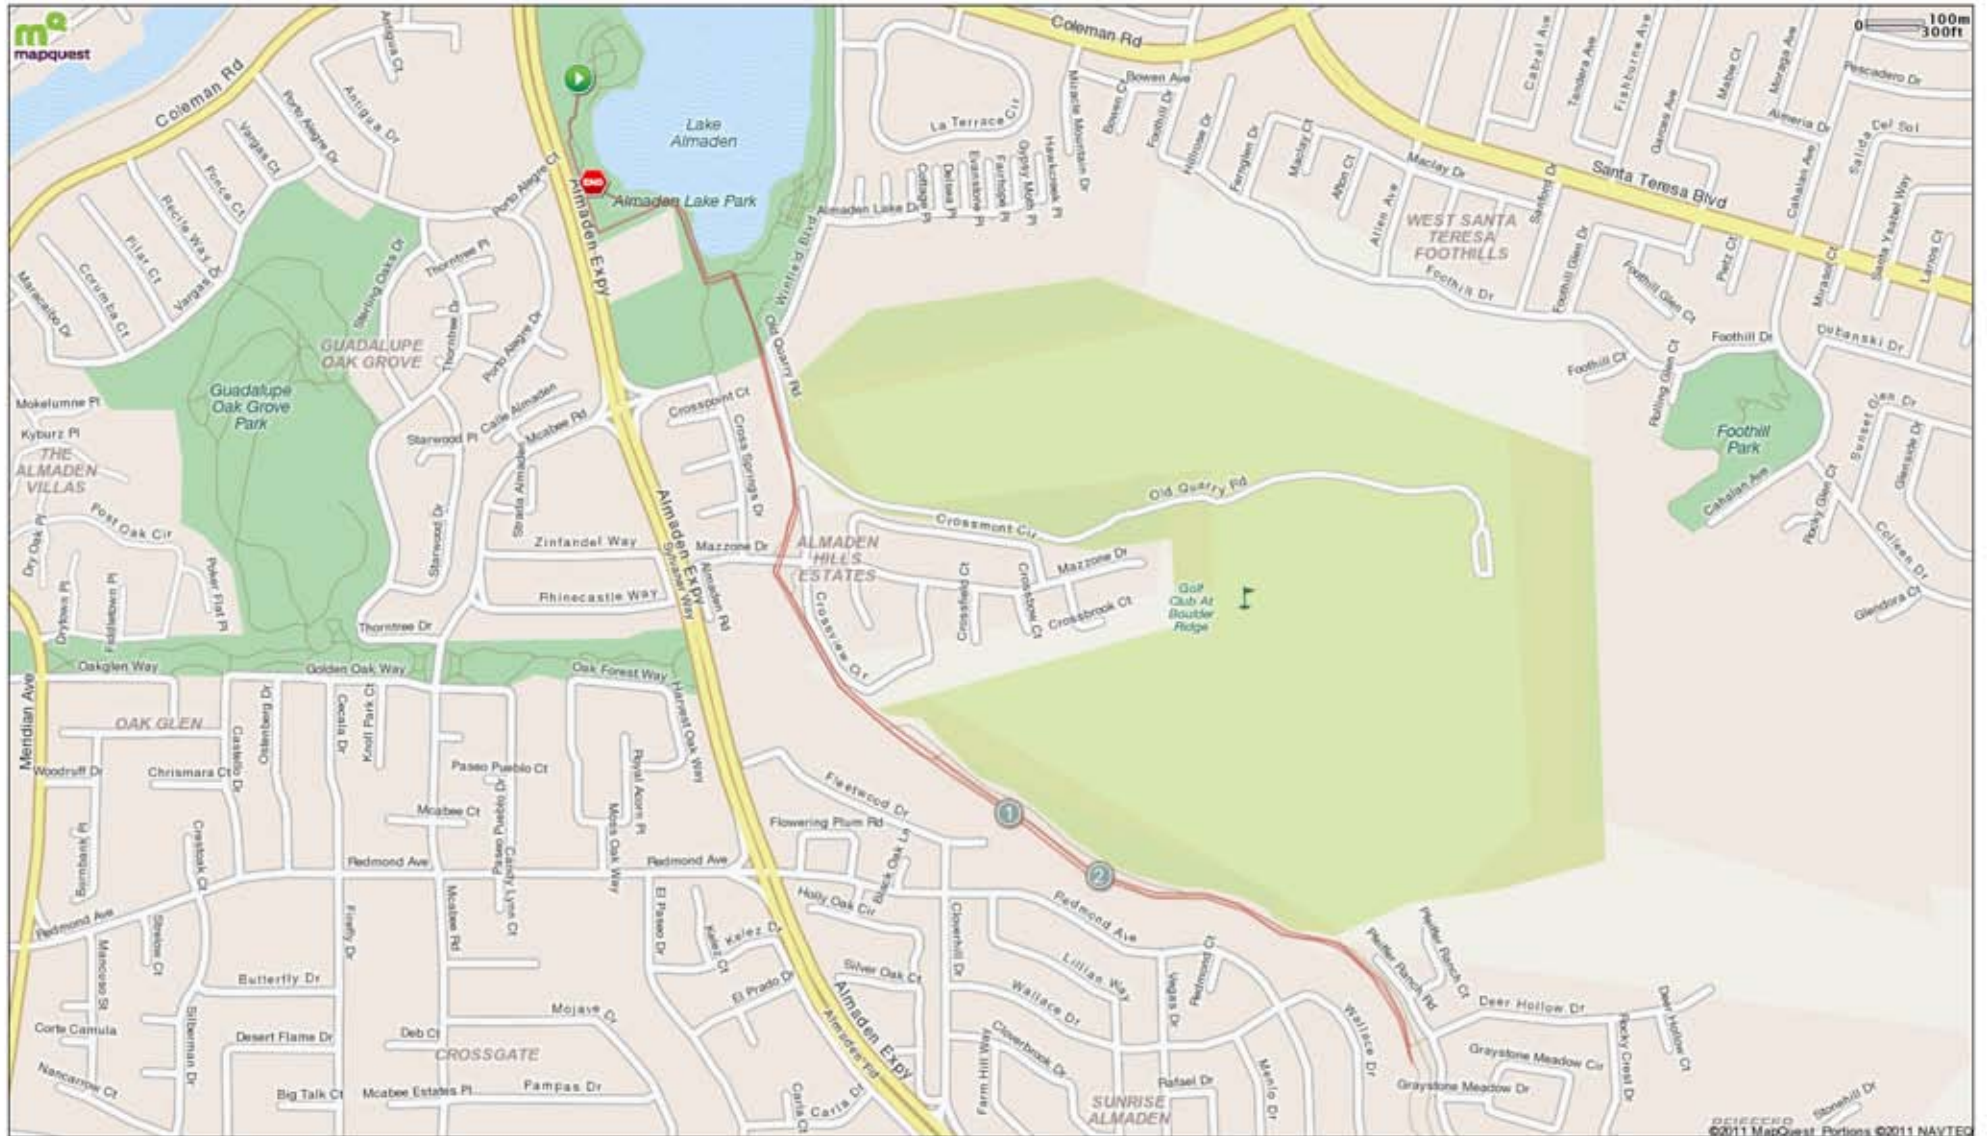

# Metro Triathlon Sprint Course 2012

Starts in San Jose, California

## 3.00 miles

### Description